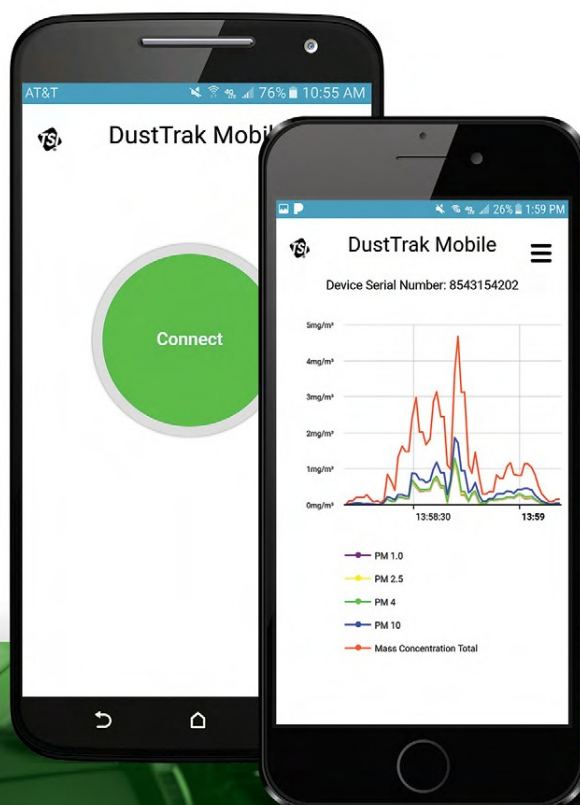

DUSTTRAK™ MOBILE APP

DOWNLOAD DATA WITHOUT
LEAVING YOUR VEHICLE

Driesen + Kern GmbH

TSI's Environmental DustTrak™ and various DustTrak models can now communicate with your mobile device through the DustTrak Mobile App. Combined with the wireless router and antenna, the DustTrak Mobile App allows you to quickly download, review and send logged data.

INCREASE PRODUCTIVITY AND IMPROVE WORKER SAFETY

Outdoor Applications

- + Drive within 150m of the instrument to view and download data.
- + Quickly move on to the next instrument without ever leaving your vehicle.

Indoor Applications

- + View and download data without having to enter the room, reducing your exposure.
- + Data can be accessed through windows, doors and even walls.

UNDERSTANDING, ACCELERATED

SEE WHAT DUSTTRAK MOBILE CAN DO

- + View and graph live mass concentrations
- + Download and review historical data
- + Email data logs directly from the application
- + Delete instrument internal memory, freeing up space for future log files
- + Wireless capability up to 150m with direct line of sight
- + Compatible with Environmental DustTrak and DustTrak models 8530EP, 8533EP, 8540, 8543, 8540-M, 8542-M and 8543-M