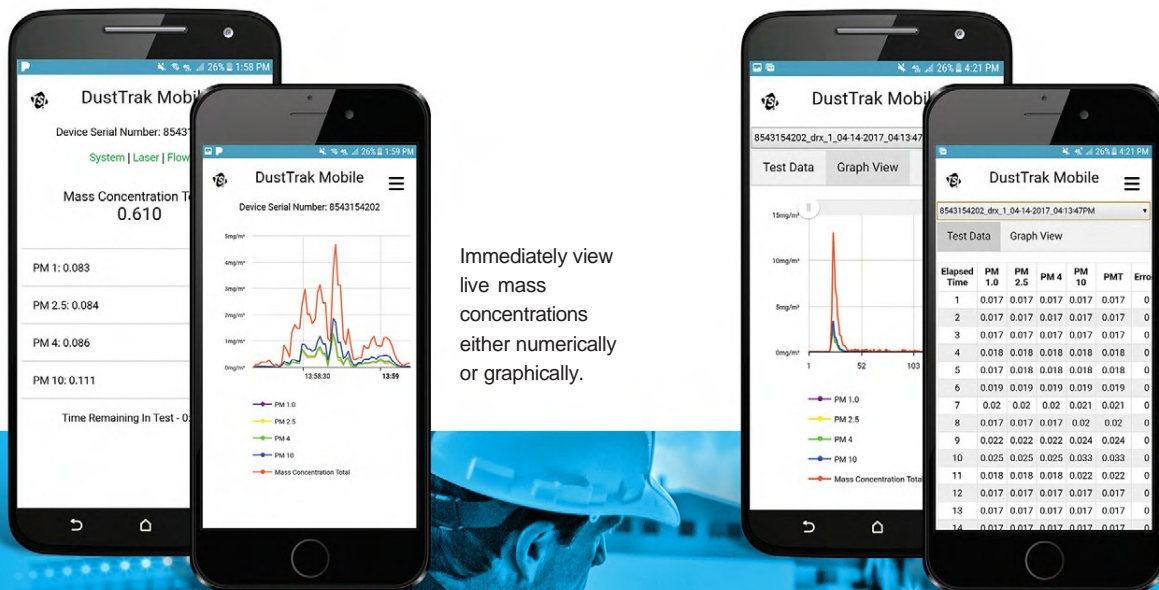

INCREASE PRODUCTIVITY AND IMPROVE WORKER SAFETY

Outdoor Applications

- + Drive within 150m of the instrument to view and download data.
- + Quickly move on to the next instrument without ever leaving your vehicle.

Indoor Applications

- + View and download data without having to enter the room, reducing your exposure.
- + Data can be accessed through windows, doors and even walls.

UNDERSTANDING, ACCELERATED

SEE WHAT DUSTTRAK MOBILE CAN DO

- + View and graph live mass concentrations
- + Download and review historical data
- + Email data logs directly from the application
- + Delete instrument internal memory, freeing up space for future log files
- + Wireless capability up to 150m with direct line of sight
- + Compatible with Environmental DustTrak and DustTrak models 8530EP, 8533EP, 8540, 8543, 8540-M, 8542-M and 8543-M

FOR MORE INFORMATION, VISIT
tsi.com/DustTrakMobile.
DUSTTRAK MOBILE IS AVAILABLE
FOR DOWNLOAD FROM THE
GOOGLE PLAY™ STORE AND
iTunes®.

Immediately view
live mass
concentrations
either numerically
or graphically.